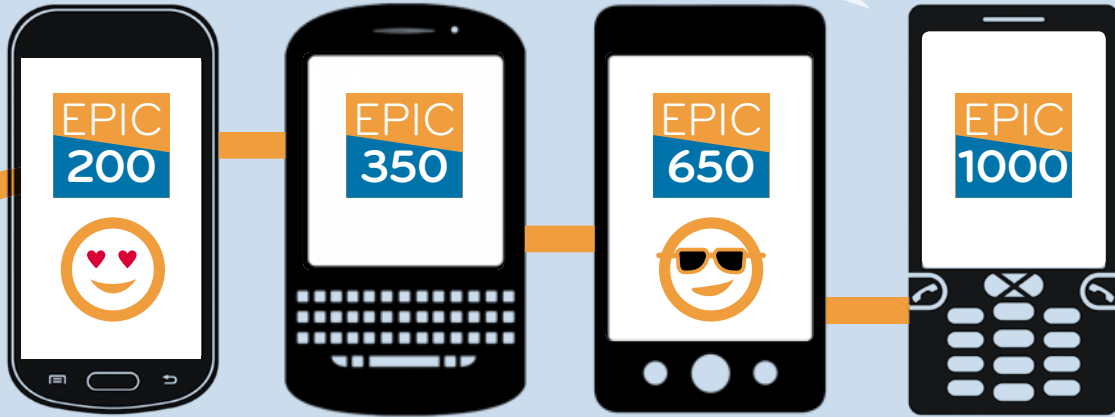

ANOTHER INNOVATION FROM CELL C

Choose from the following
EPIC Contracts and a range of devices*

NEW

EPIC CONTRACT WITH BUY OUT OPTION

Details	EPIC 100	EPIC 150	EPIC 200	EPIC 350	EPIC 500	EPIC 650	EPIC 1000	EPIC INFINITY
Airtime Included	R100	R150	R200	R350	R500	R650	R1 000	UNLIMITED CALLS, SMSs TO ANY NETWORK WITH 10GB DATA**
SIM only Fee	R69	R99	R129	R229	R339	R449	R699	R999
PLUS gift card to help you buy yourself out of your contract.								
Gift Card	-	-	R1 000	R2 500	R4 000	R6 000	R10 000	R10 000

Your airtime value can be used as data, any-net calls or SMSs

HOW TO QUALIFY FOR AN EPIC BUY OUT CONTRACT

1. Have an existing contract with another network.
2. Trade in your current device at Cell C.
3. You must qualify for a new contract and be up to date with your current payments.
4. Sign up for a new EPIC Contract.
5. Proof of payment and cancellation of existing contract line with another service provider, where applicable.
6. RICA rules apply.

OR VISIT CELLC.CO.ZA

**CONTRACT
BUY OUT**